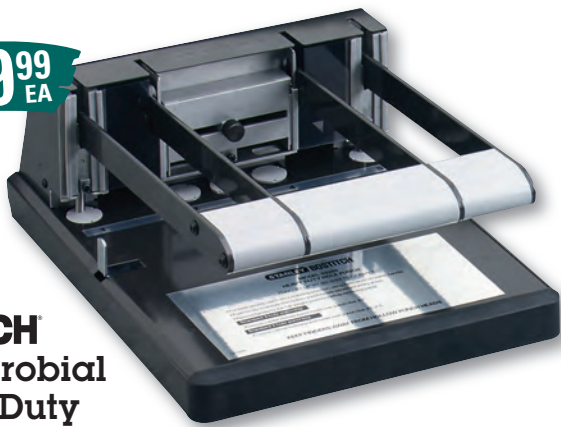

$169⁹⁹
EA

BOSTITCH Antimicrobial Xtreme Duty Adjustable Punch

- Antimicrobial protected • Easier punching with reduced-effort high leverage design • 160 sheet capacity • 3/32" • Adjustable two- or three-hole punching
- Adjustable paper guide and easy clean chip tray • Long-lasting all metal design • Lifetime limited warranty • Black/Silver

ITEM: BOS 03200