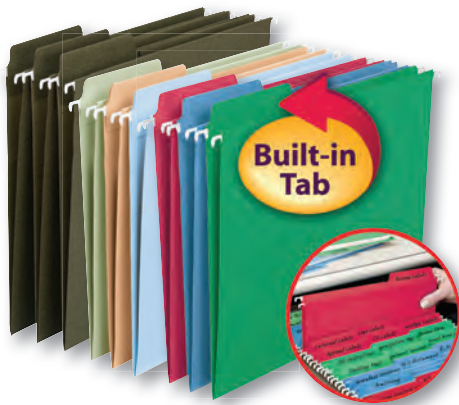

*Stacking Weight is the amount of evenly distributed weight (lbs.) that can be safely stacked on top of a box.

\$22¹⁹ PK

AVERY

Removable File Folder Labels - Laser/Inkjet

- Adheres to smooth surfaces • Sized for 1/3 cut file folders • Easy to customize with free templates and designs available on Avery Design & Print Online
- For laser and inkjet printers • 8 1/2" x 11" sheets • 3/8" x 3 3/16" labels • 750/pack

ITEM	COLOR
AVE 6466	Assorted*
AVE 8066	White

*White and White with Red, Blue, Green and Yellow bars.

Post-it

\$9⁸⁹ PK

Post-it® Flag Value Packs

- An additional product added to each package
- 1" assorted standard colored flags with a Post-it flag+ highlighter & pen • 250 flags

ITEM: MMM 680RYBGVA

SMEAD WBE

FasTab Hanging File Folders

- Built-in heavy-duty tabs for quick and easy labeling—no plastic tabs required
- Reinforced construction for extra durability and longer life
- Standard green contain 100% recycled content and 95% post-consumer materials
- Others contain 10% post-consumer materials
- 1/3 cut tabs